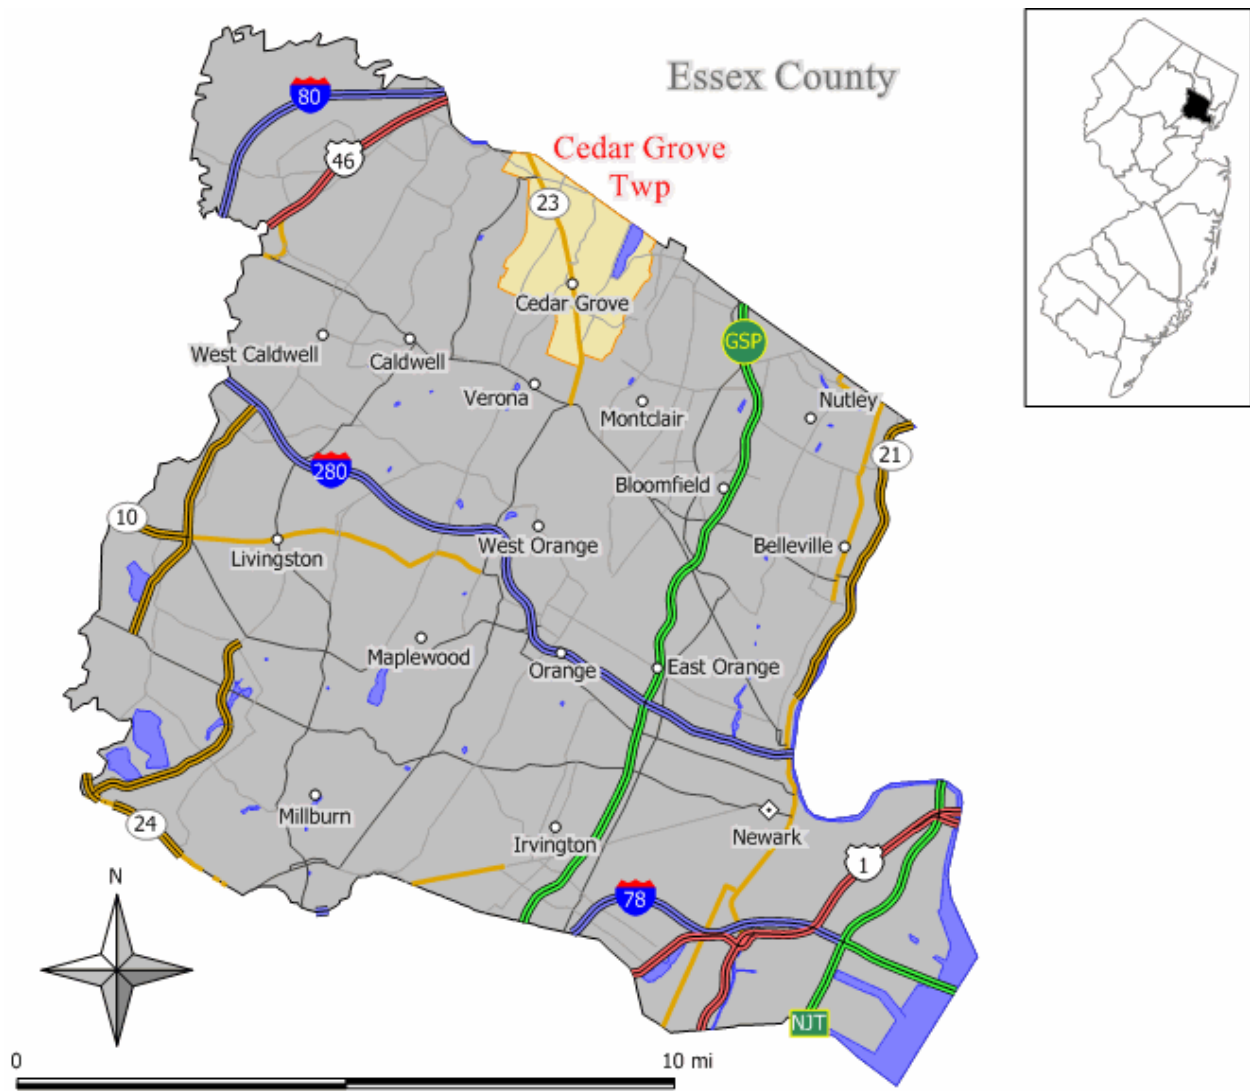

Regional Location

SECTION 1 - REGIONAL LOCATION

The Township of Cedar Grove (Township), located in the north central portion of Essex County, contains a land area of 4.375 square miles. There are three communities in Essex County abutting the Township and one municipality in Passaic County. These communities include the Townships of Montclair, Verona, and West Caldwell in Essex and Little Falls in Passaic. The map below indicates the location of the Township of Cedar Grove as it relates to Essex County.

Map 1 – 1 : Regional Location
Township of Cedar Grove

Source: NJDEP

Route 23 bisects Cedar Grove, making access to major highways of Interstate 80, 280, US Route 46 and Route 3 as well as the Garden State Parkway.