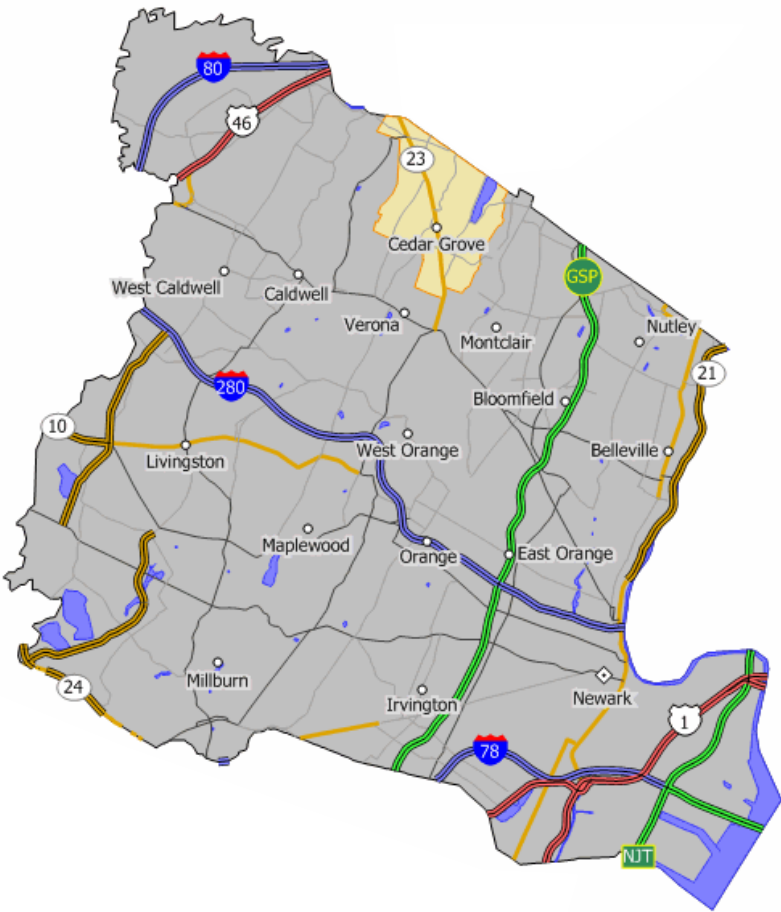

Regional Location

SECTION 1 - REGIONAL LOCATION

The Township of Cedar Grove (Township), located in the north central portion of Essex County, contains a land area of 4.375 square miles. There are three communities in Essex County abutting the Township and one municipality in Passaic County. These communities include the Townships of Montclair, Verona, and West Caldwell in Essex and Little Falls in Passaic. The map below indicates the location of the Township of Cedar Grove as it relates to Essex County.

Map 1 – 1 : Regional Location
Township of Cedar Grove

Source: NJDEP

Route 23 bisects Cedar Grove, making access to major highways of Interstate 80, 280, US Route 46 and Route 3 as well as the Garden State Parkway.